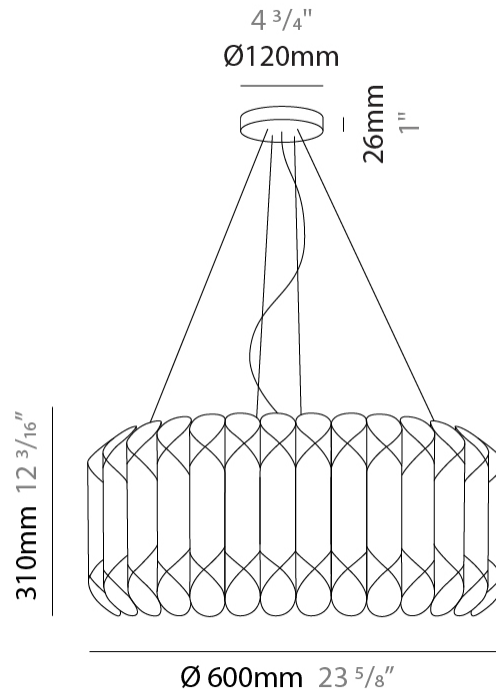

LOUISE SUSPENSION

D61059-

base number   Finish
Options

PROJECT	_____
TYPE	_____
SPECIFIER	_____
QUANTITY	_____
DATE	_____

1. To build a product code in our configurator select the specify button on the base model # product page
2. To build a manual product code on this datasheet choose from the options listed below in blue font and add the suffix to the base model #

GENERAL

Series: Louise
Partner: Linea Zero
Division: Design
Installation: Suspension
Product Type: Pendant
Mounting Location: Ceiling

PHYSICAL

Shape: Drum
Diameter (mm): 600
Diameter (in): 23 ⁵/₈
Height (mm): 310
Height (in): 12 ³/₁₆
Max. Overall Height (mm): 1900
Max. Overall Height (in): 74 ¹³/₁₆
Diffuser: Polilux™ Shade - See Finish Options
Fixture Finish: WHI / SIL / NGD / COP / PKM
Fixture Material: Polilux™/ Metal holder
Primary Material: Non-Static Polilux

ELECTRICAL

Number of Lamps: 5
Lamp Type: LED Retrofit
Bulb Included: Bulb Not Included
Max. Wattage Per Lamp (W): 7
Lamp Base: E26
Input Voltage (V): 120
Upon Request: 277Vac / GU24

LED

OPTICAL

RATINGS AND CERTIFICATIONS

Certified By: Certified for North American Standards
IP rating: IP20