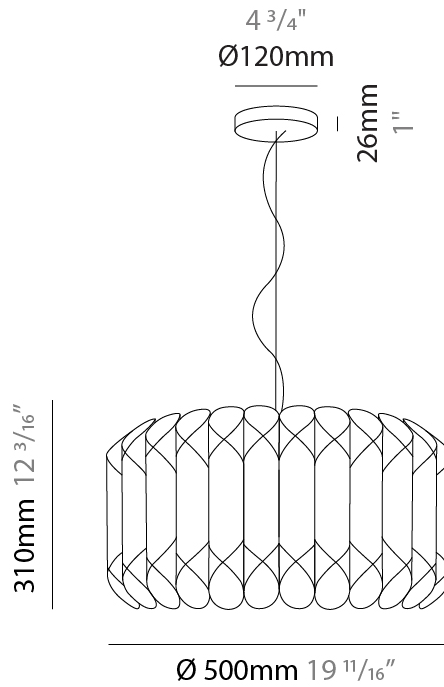

LOUISE SUSPENSION

D61056-

base number   Finish
Options

PROJECT _____
TYPE _____
SPECIFIER _____
QUANTITY _____
DATE _____

1. To build a product code in our configurator select the specify button on the base model # product page
2. To build a manual product code on this datasheet choose from the options listed below in blue font and add the suffix to the base model #

GENERAL

Series: Louise _____
Partner: Linea Zero _____
Division: Design _____
Installation: Suspension _____
Product Type: Pendant _____
Mounting Location: Ceiling _____

PHYSICAL

Shape: Drum _____
Diameter (mm): 500 _____
Diameter (in): 19 ¹¹/₁₆ _____
Height (mm): 310 _____
Height (in): 12 ³/₁₆ _____
Max. Overall Height (mm): 1900 _____
Max. Overall Height (in): 74 ¹³/₁₆ _____
Diffuser: Polilux™ Shade - See Finish Options _____
Fixture Finish: WHI / SIL / NGD / COP / PKM _____
Fixture Material: Polilux™/ Metal holder _____
Primary Material: Non-Static Polilux _____

ELECTRICAL

Number of Lamps: 1 _____
Lamp Type: LED Retrofit _____
Bulb Included: Bulb Not Included _____
Max. Wattage Per Lamp (W): 7 _____
Lamp Base: E26 _____
Input Voltage (V): 120 _____
Upon Request: 277Vac / GU24 _____

LED

OPTICAL

RATINGS AND CERTIFICATIONS

Certified By: Certified for North American Standards _____
IP rating: IP20 _____