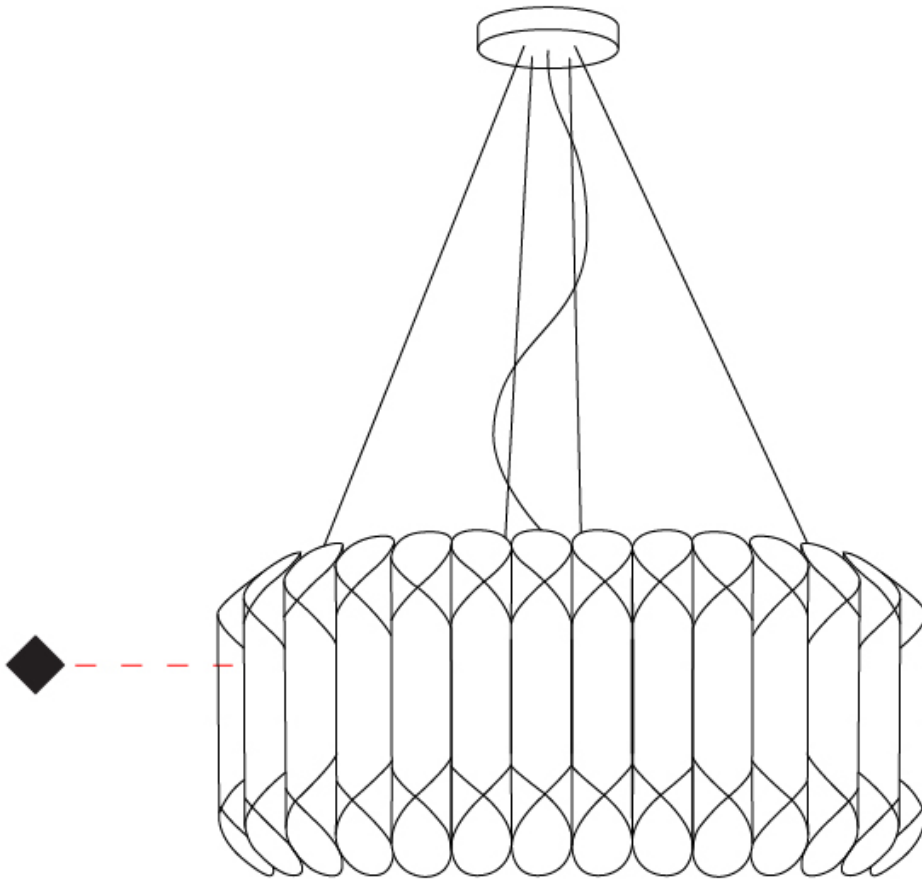

#### OPTICAL

## LOUISE SUSPENSION

D61059- : D61059-SIL

PROJECT \_\_\_\_\_

TYPE \_\_\_\_\_

SPECIFIER \_\_\_\_\_

QUANTITY \_\_\_\_\_

DATE \_\_\_\_\_

D