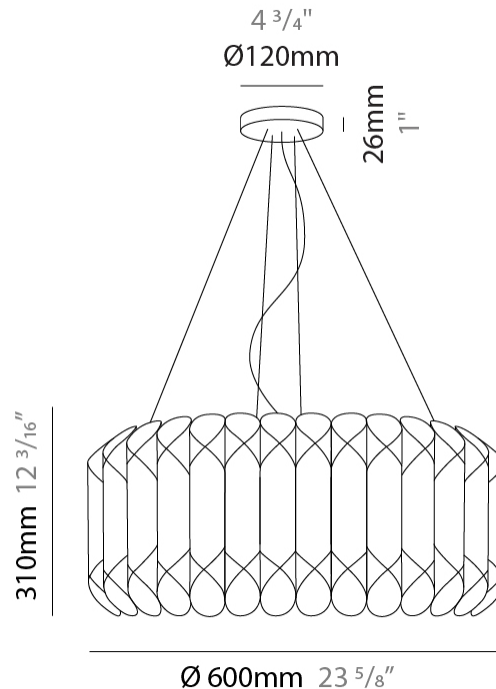

PROJECT _____
TYPE _____
SPECIFIER _____
QUANTITY _____
DATE _____

LOUISE SUSPENSION

D61058-

base number   Finish
Options

1. To build a product code in our configurator select the specify button on the base model # product page
2. To build a manual product code on this datasheet choose from the options listed below in blue font and add the suffix to the base model #

GENERAL

Series: Louise _____
Partner: Linea Zero _____
Division: Design _____
Installation: Suspension _____
Product Type: Pendant _____
Mounting Location: Ceiling _____

PHYSICAL

Shape: Drum _____
Diameter (mm): 600 _____
Diameter (in): 23 ⁵/₈ _____
Height (mm): 310 _____
Height (in): 12 ³/₁₆ _____
Max. Overall Height (mm): 1900 _____
Max. Overall Height (in): 74 ¹³/₁₆ _____
Diffuser: Polilux™ Shade - See Finish Options _____
Fixture Finish: WHI / SIL / NGD / COP / PKM _____
Fixture Material: Polilux™/ Metal holder _____
Primary Material: Non-Static Polilux _____

ELECTRICAL

Number of Lamps: 3 _____
Lamp Type: LED Retrofit _____
Bulb Included: Bulb Not Included _____
Max. Wattage Per Lamp (W): 7 _____
Lamp Base: E26 _____
Input Voltage (V): 120 _____
Upon Request: 277Vac / GU24 _____

LED

OPTICAL

RATINGS AND CERTIFICATIONS

Certified By: Certified for North American Standards _____
IP rating: IP20 _____