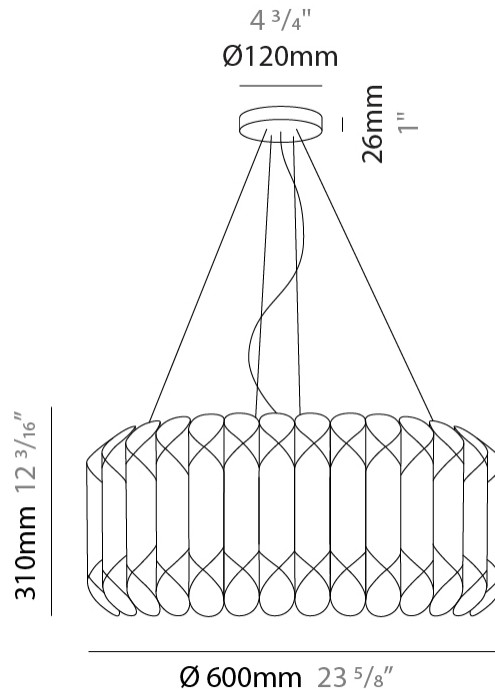

PROJECT
TYPE
SPECIFIER
QUANTITY
DATE

LOUISE SUSPENSION

D61057-

base number   Finish
Options

1. To build a product code in our configurator select the specify button on the base model # product page
2. To build a manual product code on this datasheet choose from the options listed below in blue font and add the suffix to the base model #

GENERAL

Series: Louise
Partner: Linea Zero
Division: Design
Installation: Suspension
Product Type: Pendant
Mounting Location: Ceiling

PHYSICAL

Shape: Drum
Diameter (mm): 600
Diameter (in): 23 ⁵/₈
Height (mm): 310
Height (in): 12 ³/₁₆
Max. Overall Height (mm): 1900
Max. Overall Height (in): 74 ¹³/₁₆
Diffuser: Polilux™ Shade - See Finish Options
Fixture Finish: WHI / SIL / NGD / COP / PKM
Fixture Material: Polilux™/ Metal holder
Primary Material: Non-Static Polilux

ELECTRICAL

Number of Lamps: 1
Lamp Type: LED Retrofit
Bulb Included: Bulb Not Included
Max. Wattage Per Lamp (W): 7
Lamp Base: E26
Input Voltage (V): 120
Upon Request: 277Vac / GU24

LED

OPTICAL

RATINGS AND CERTIFICATIONS

Certified By: Certified for North American Standards
IP rating: IP20